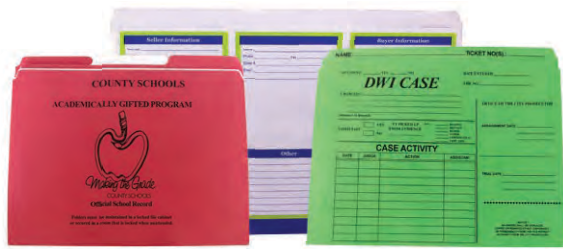

CUSTOM FILING PRODUCTS & SERVICES

American Specialty
americanspecialty.biz • 800.466.9561

Fastener Installation

Bonded and embedded fasteners are made from heavy duty brown metal and are available in 1" and 2" capacities. Bonded directly to the folder surface or embedded with metal prongs these fasteners offer enhanced document security at a great value. VisiClip fasteners offer a unique design that gives a standard filing folder the functionality of a ring binder.

Custom Print

Custom print useful information directly on to any combination of folder panels or folder tabs. Typical print includes logos, forms, tab headings, warnings, alerts, handling instructions, and company contact information.

Computer Generated Strip Labels

Hand writing and applying labels to folders and charts is time consuming and expensive. We can extract information and print strip labels from any database. Labels can be applied by the end-user or applied directly from the factory. Strip labels cost a fraction of standard self-adhesive roll labels.

Indexes and Filebacks

Create a custom filing system inside each folder, patient chart, or project file. Colored tabs with pre-printed headings allow quick access to documents. Indexes and Filebacks are available in manila, white, or ivory stock and in various paper weights.