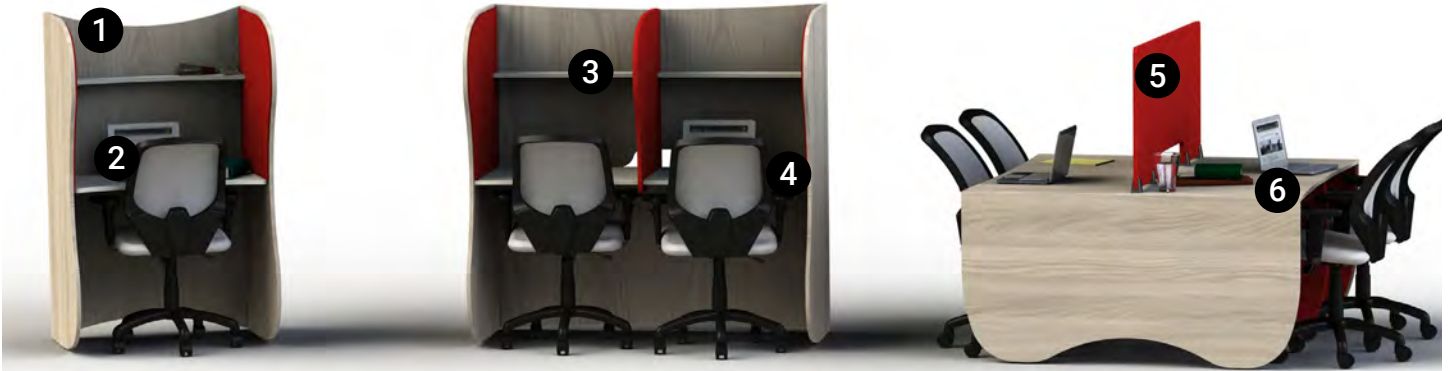

SWIFTSPACE

Adapt quickly to your changing workspace.™

Flip

The Flip is an all in one mobile system that transitions from private to collaborative in seconds. No parts, pieces or tool needed to install.

Features and Benefits

1. Wall Height

Standard height is 52"

2. Power and Data

a detachable power bar with six electrical outlets and four USB ports is available. The power bar can be plugged into any regular outlet to give 15 amps of power and is accessible in both upright and table positions. Two power bars are required for 60" width. Wireless on-surface power can also be added.

3. Shelf

Standard depth is 5". Standard width is 24", 30", 48", or 60". Can be customized to any width between 24" and 60". An under-shelf LED light can be added.

4. Worksurface

in upright or private position

Standard depth is 24"
Standard height is 29"
Standard widths are 24", 30", 48", or 60". Can be customized to any width between 24" and 60". Surface can be any Swiftspace standard laminate, also available in whiteboard or chalkboard finish.