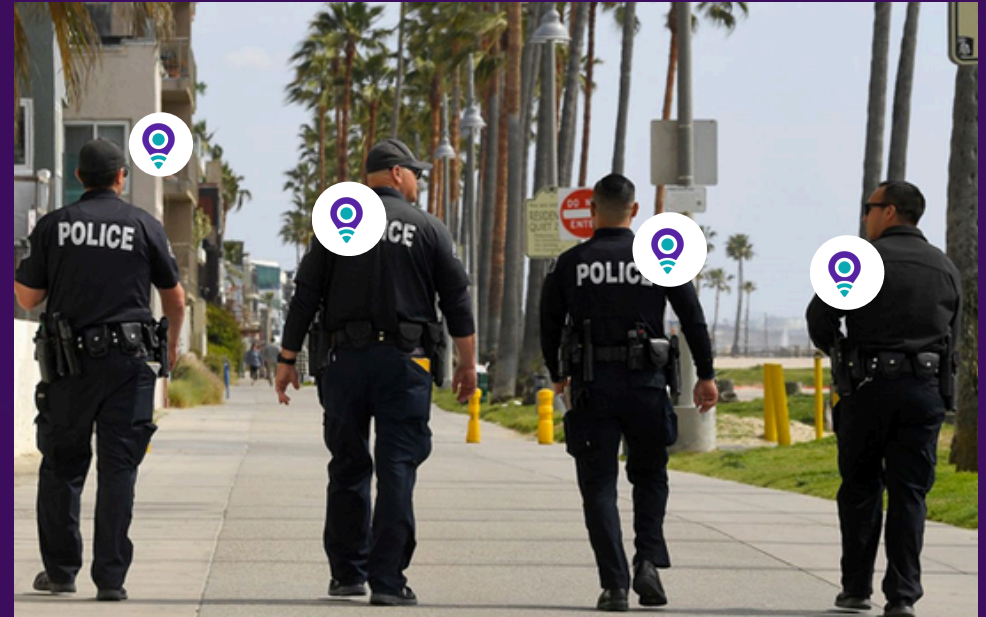

EXPERIENCE YOU CAN COUNT ON

The most proven indicator of future success is prior performance.

IoTWeaponTracker weapon management experience dates to 2007 with digitization of the U.S. Department of State's global weapon, gear and ammo system.

IoTWeaponTracker has been further optimized and continually improved based on inputs from global military, police and security organizations worldwide.

When you want the best, choose IoTWeaponTracker.