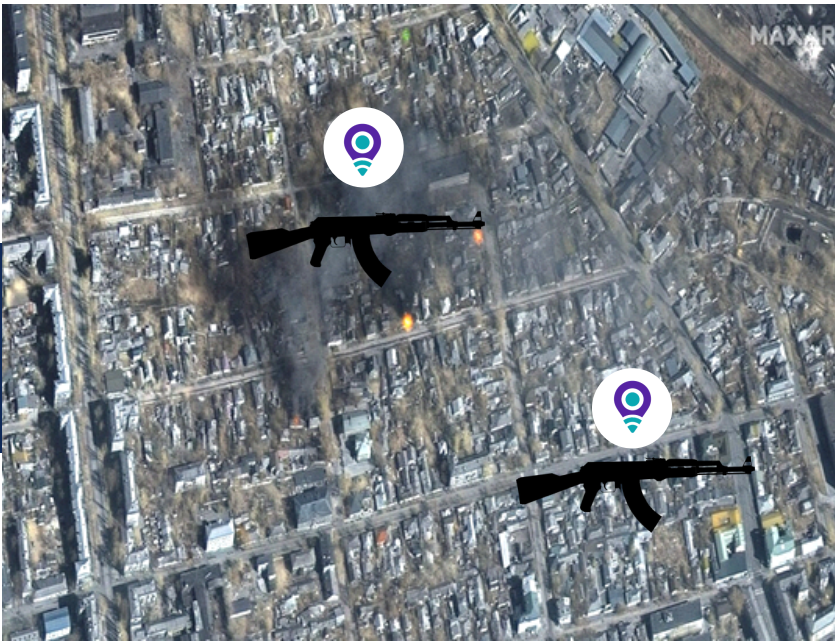

Real time weapon tracking, everywhere all the time

POLICE AND MILITARY GSM-GPS TRACKING AND ALERTING SYSTEM

BLUETOOTH-GSM-GPS TRACKING

BLE-GSM-GPS weapon tags fit within weapon grips and enable weapons to be inventoried real-time within armories and warehouses, and everywhere, all-the-time when weapons are in-the-field.

- 01 Weapons are automatically checked-out of an armory when the weapon exits, and is automatically paired to officer-of-custody via BLE ID card.
- 02 Weapons are tracked real-time by GSM cellular towers, pinpointing locations and display on GSM maps via IoTWeaponTracker command center.
- 03 Weapons are tracked real-time by GPS satellites, pinpointing locations and display on GPS images via IoTWeaponTracker command center.
- 04 BLE enables automatic alerts if weapon is separated from officer-of-custody and/or if shot(s) are fired.

STOLEN OR LOST WEAPONS

Officers are issued Bluetooth ID cards that pair to the Bluetooth chip located within the weapon tag that is housed in a weapon's grip, enabling automatic alerts if a weapon is separated from an officer.

- 01 Bluetooth officer ID cards include a unique identification # that identifies the officer with custody of the weapon at all times.
- 02 A distance of separation is established, such as 2 meters, and if a weapon gets separated from the officer by more than 2 meters, alerts are automatically transmitted to IoTWeaponTracker command center.
- 03 IoTWeaponTracker automatically displays the location of the stolen or misplaced weapon on GSM maps and GPS images, and triggers alerts to Rapid Response Vehicles tablets/laptops and officer cell phones for emergency response of designated officers and vehicles in proximity.
- 04 Stolen weapons are continually tracked for recover and apprehension.