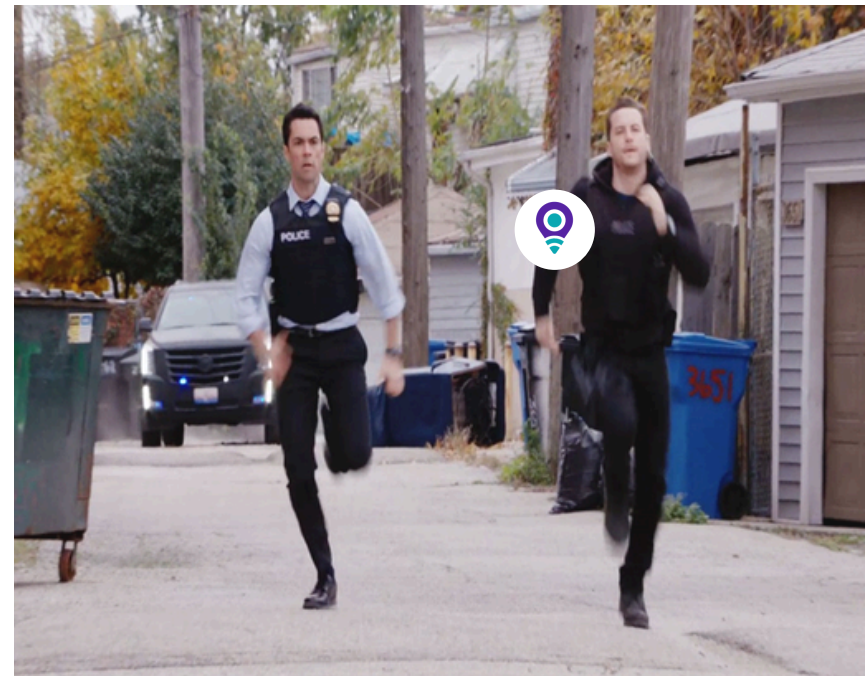

Real time weapon tracking, everywhere all the time

POLICE AND MILITARY GSM-GPS TRACKING AND ALERTING SYSTEM

BLUETOOTH-GSM-GPS TRACKING

BLE-GSM-GPS weapon tags fit within weapon grips and enable weapons to be inventoried real-time within armories and warehouses, and everywhere, all-the-time when weapons are in-the-field.

- 01 Weapons are automatically checked-out of an armory when the weapon exits, and is automatically paired to officer-of-custody via BLE ID card.
- 02 Weapons are tracked real-time by GSM cellular towers, pinpointing locations and display on GSM maps via IoTWeaponTracker command center.
- 03 Weapons are tracked real-time by GPS satellites, pinpointing locations and display on GPS images via IoTWeaponTracker command center.
- 04 BLE enables automatic alerts if weapon is separated from officer-of-custody and/or if shot(s) are fired.

STOLEN OR LOST WEAPONS

Officers are issued Bluetooth ID cards that pair to the Bluetooth chip located within the weapon tag that is housed in a weapon's grip, enabling automatic alerts if a weapon is separated from an officer.

- 01 Bluetooth officer ID cards include a unique identification # that identifies the officer with custody of the weapon at all times.
- 02 A distance of separation is established, such as 2 meters, and if a weapon gets separated from the officer by more than 2 meters, alerts are automatically transmitted to IoTWeaponTracker command center.
- 03 IoTWeaponTracker automatically displays the location of the stolen or misplaced weapon on GSM maps and GPS images, and triggers alerts to Rapid Response Vehicles tablets/laptops and officer cell phones for emergency response of designated officers and vehicles in proximity.
- 04 Stolen weapons are continually tracked for recover and apprehension.