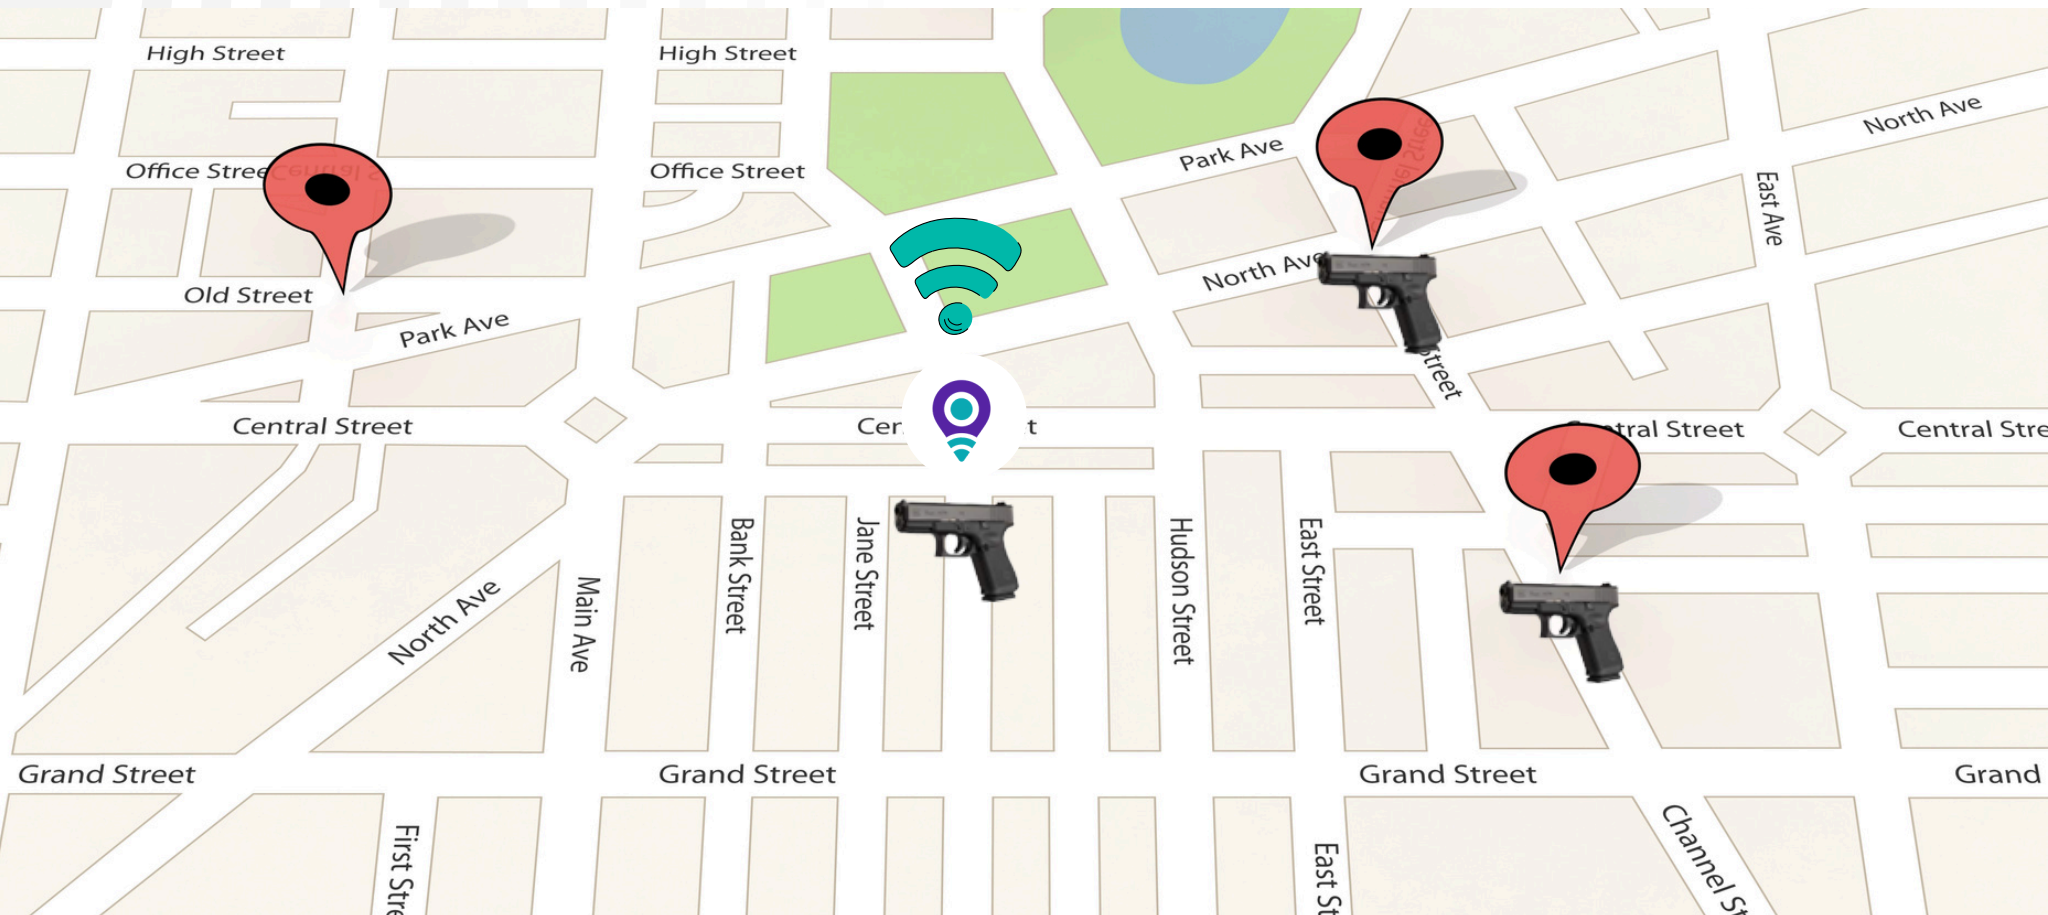

Real time weapon tracking, everywhere all the time

POLICE AND MILITARY GSM-GPS TRACKING AND ALERTING SYSTEM

BLUETOOTH-GSM-GPS TRACKING

BLE-GSM-GPS weapon tags fit within weapon grips and enable weapons to be inventoried real-time within armories and warehouses, and everywhere, all-the-time when weapons are in-the-field.

- 01 Weapons are automatically checked-out of an armory when the weapon exits, and is automatically paired to officer-of-custody via BLE ID card.
- 02 Weapons are tracked real-time by GSM cellular towers, pinpointing locations and display on GSM maps via IoTWeaponTracker command center.
- 03 Weapons are tracked real-time by GPS satellites, pinpointing locations and display on GPS images via IoTWeaponTracker command center.
- 04 BLE enables automatic alerts if weapon is separated from officer-of-custody and/or if shot(s) are fired.

STOLEN OR LOST WEAPONS

Officers are issued Bluetooth ID cards that pair to the Bluetooth chip located within the weapon tag that is housed in a weapon's grip, enabling automatic alerts if a weapon is separated from an officer.

- 01 Bluetooth officer ID cards include a unique identification # that identifies the officer with custody of the weapon at all times.
- 02 A distance of separation is established, such as 2 meters, and if a weapon gets separated from the officer by more than 2 meters, alerts are automatically transmitted to IoTWeaponTracker command center.
- 03 IoTWeaponTracker automatically displays the location of the stolen or misplaced weapon on GSM maps and GPS images, and triggers alerts to Rapid Response Vehicles tablets/laptops and officer cell phones for emergency response of designated officers and vehicles in proximity.
- 04 Stolen weapons are continually tracked for recover and apprehension.